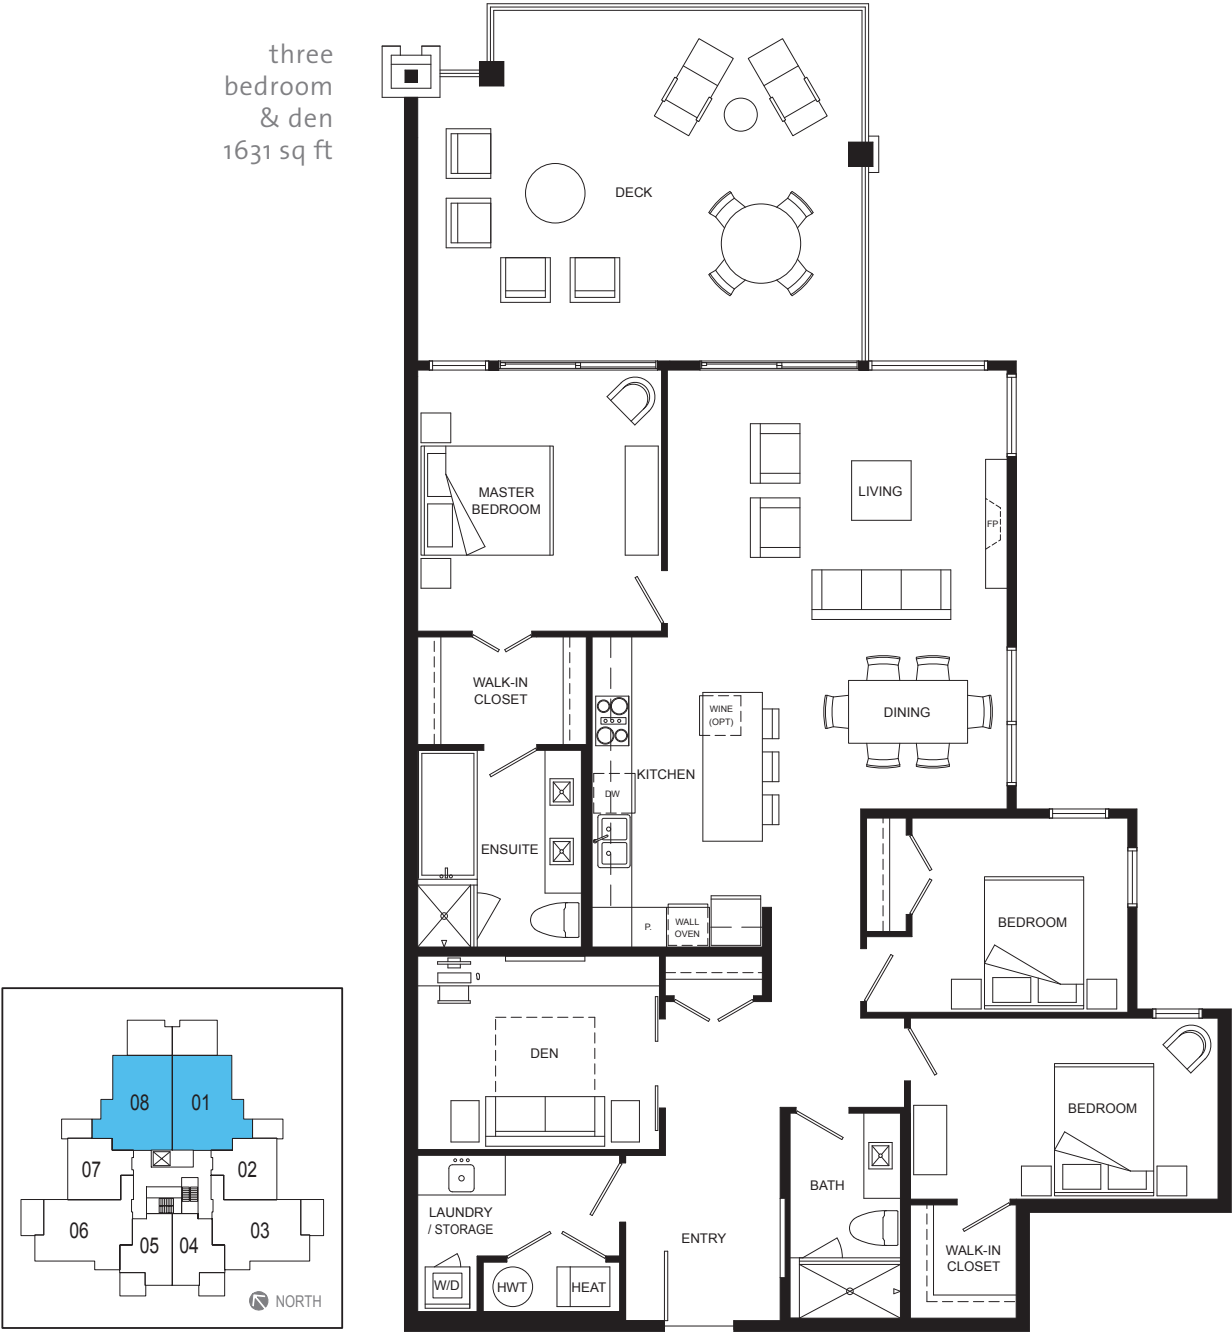

The Beachcomber

three
bedroom
& den
1631 sq ft

DIMENSIONS, SIZES, SPECIFICATIONS, LAYOUTS AND MATERIALS ARE APPROXIMATE ONLY AND SUBJECT TO CHANGE WITHOUT NOTICE. E. & O.E.