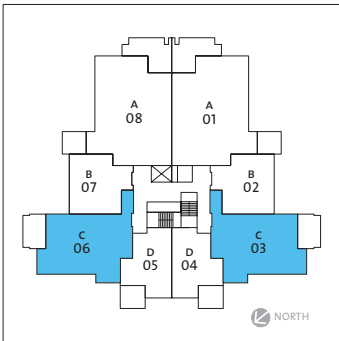

The Baltic

PLAN C
two
bedroom
& den
1572 sq ft

DIMENSIONS, SIZES, SPECIFICATIONS, LAYOUTS AND MATERIALS ARE APPROXIMATE ONLY AND SUBJECT TO CHANGE WITHOUT NOTICE. E. & O.E.