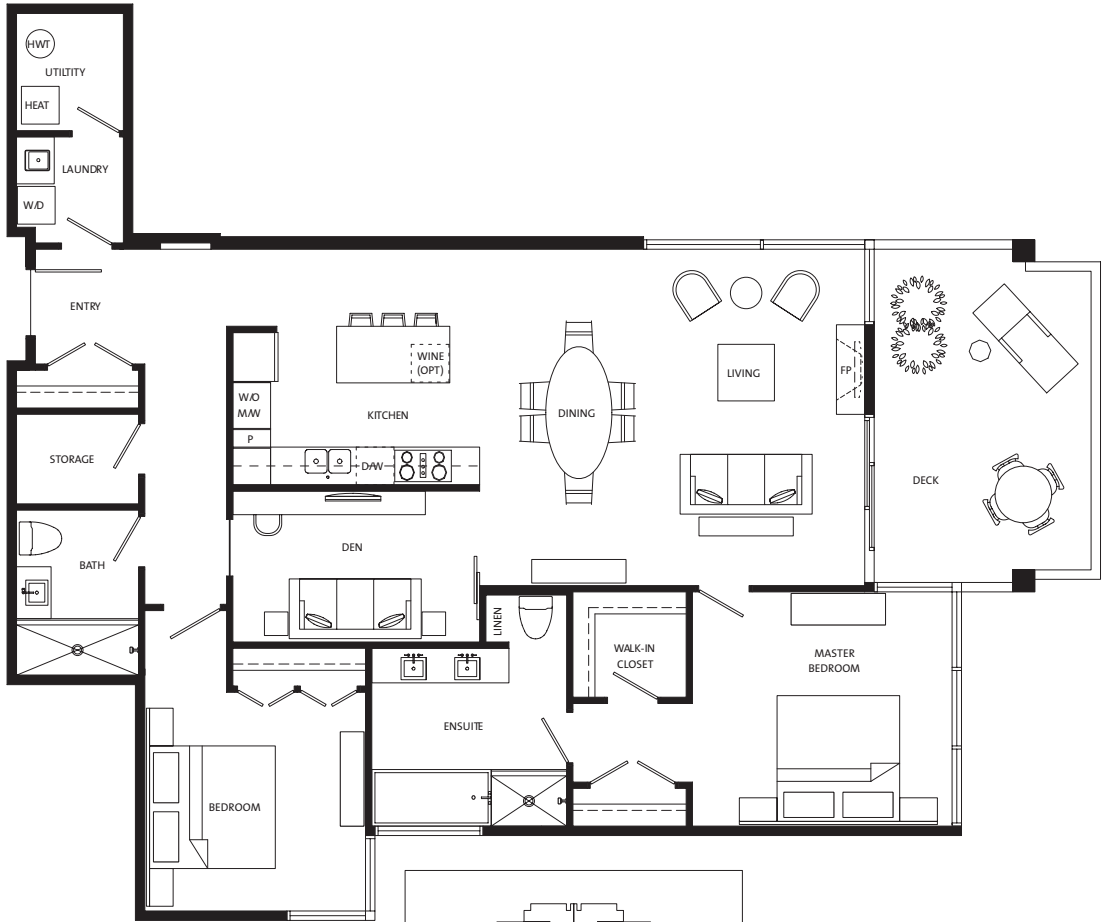

The Baltic

PLAN C
two
bedroom
& den
1572 sq ft

DIMENSIONS, SIZES, SPECIFICATIONS, LAYOUTS AND MATERIALS ARE APPROXIMATE ONLY AND SUBJECT TO CHANGE WITHOUT NOTICE. E. & O.E.